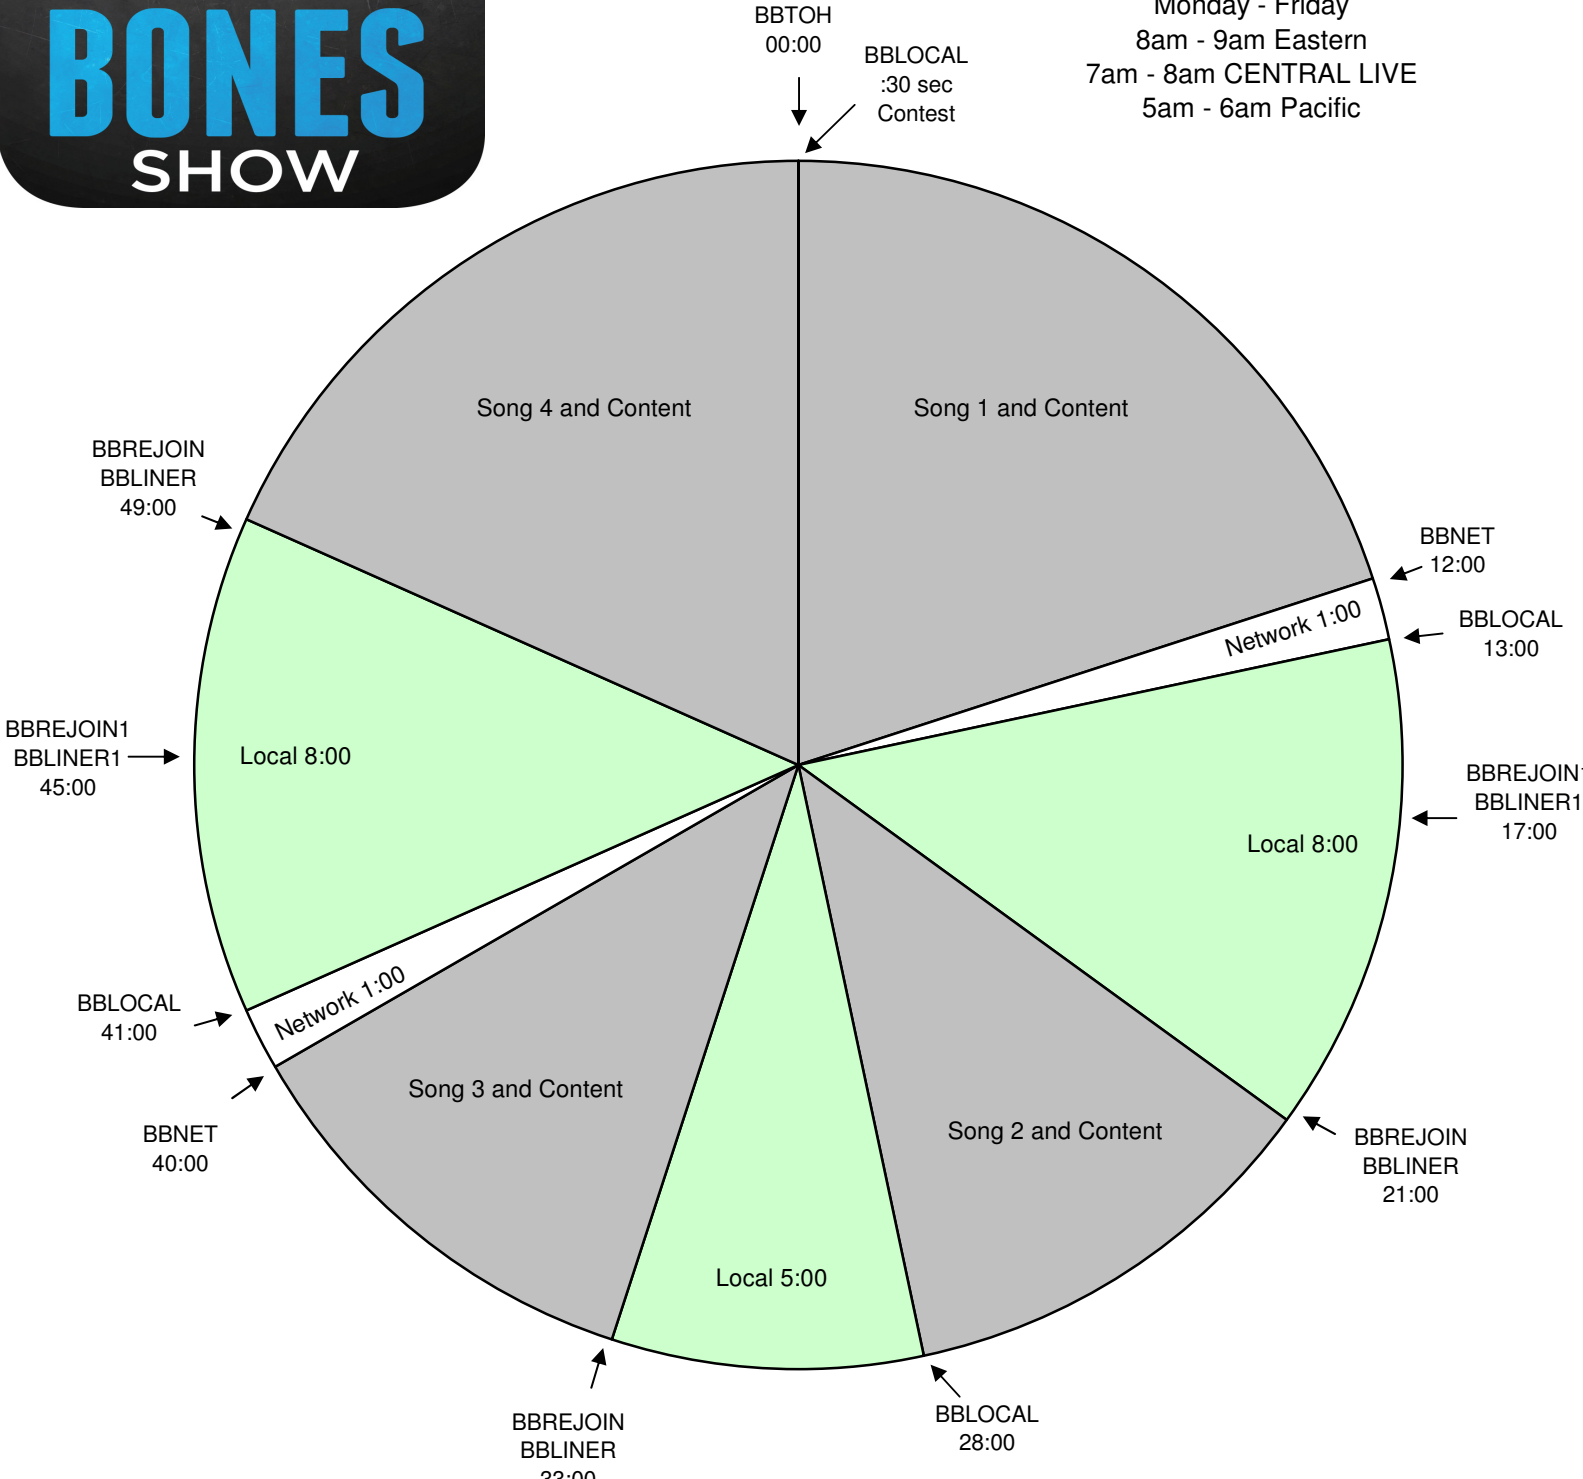

# THE BOBBY BONES SHOW

The Bobby Bones Show  
 Effective October 13th - November 21st 2014  
 Premiere XDS PRO4-P Satellite  
 Hour 3  
 Monday - Friday  
 8am - 9am Eastern  
 7am - 8am CENTRAL LIVE  
 5am - 6am Pacific

**All Breaks Float! TOH & BBLINER Also Float!**

Program is live for 5 hours starting at 6am Eastern. Central and Western time zones are welcome to air 5 hours, starting at 5am local time.  
 Network will program music and talk during the content segments. Stations are welcome to schedule additional songs in the 8 minute local segments  
 BBLOCAL - Fires local breaks. All breaks float.  
 BBLINER - Floats. Fires locally voiced short show ID - must be exactly 5 second, dry voice  
 BBLINER1 - Fires locally voiced short show ID - must be exactly 5 second, dry voice  
 BBREJOIN - Joins the show  
 BBREJOIN1 - Optional rejoin for 4 minute local breaks.  
 BBTOH - Floats. Fires locally produced top of hour ID - network will go silent for :15  
 BBCONTEST - For Clear Channel Stations Contesting